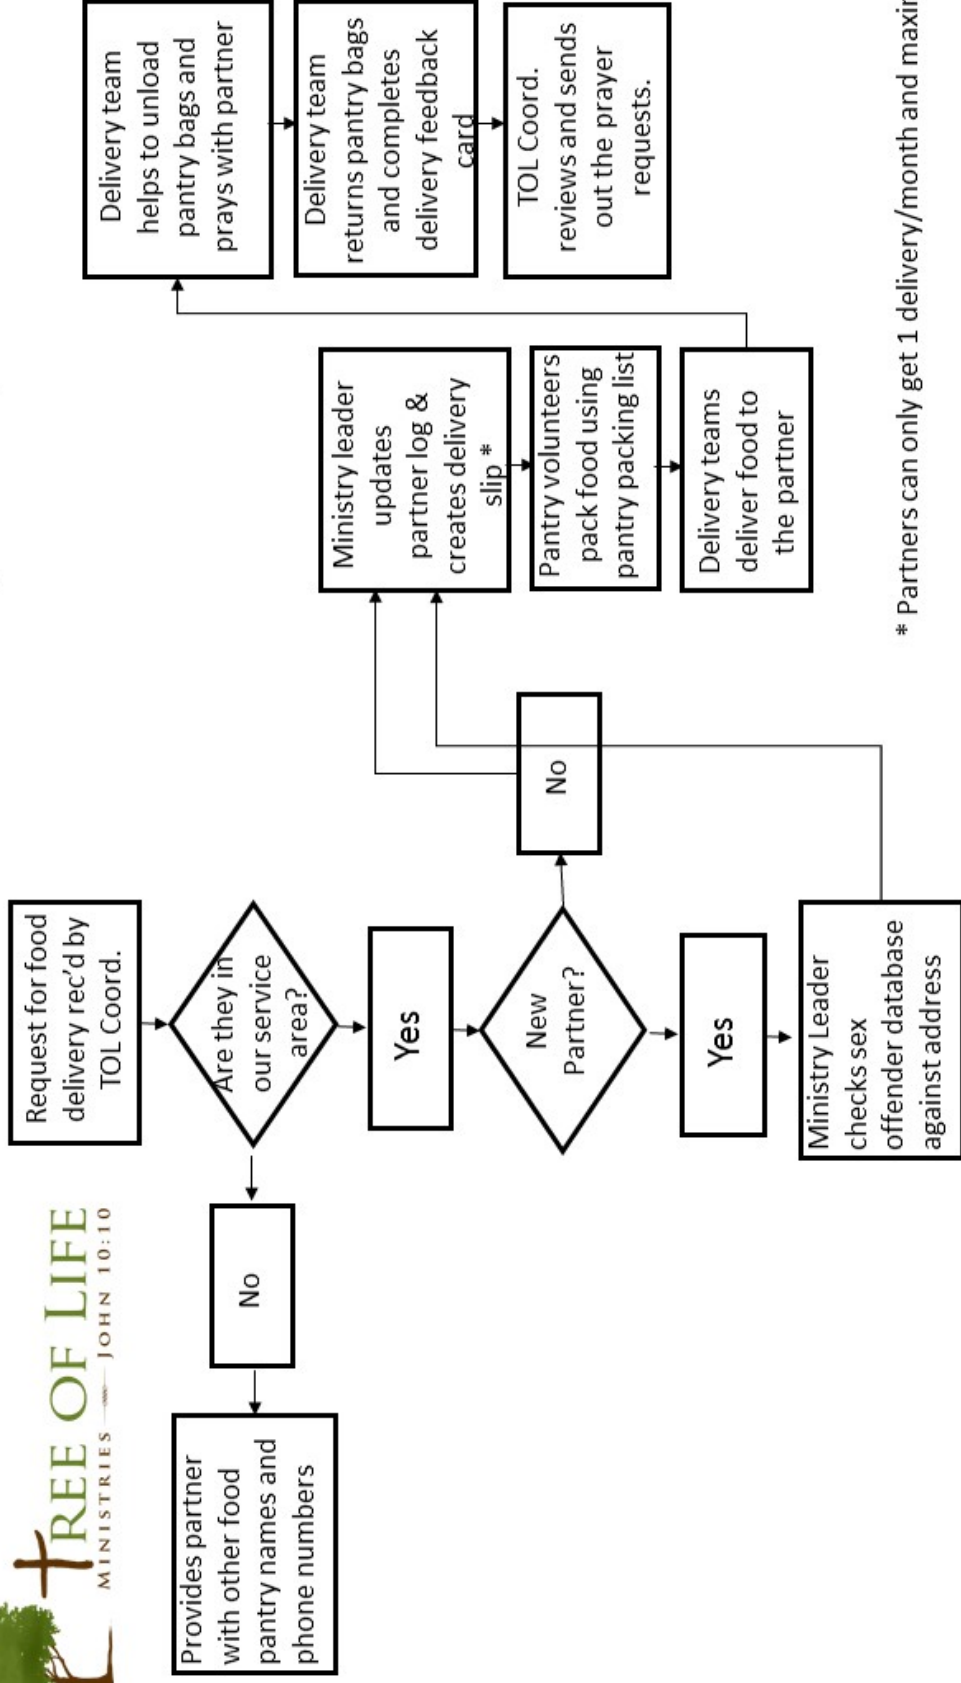

Food Pantry Delivery – Process Flow

* Partners can only get 1 delivery/month and maximum of 8/year.

Jesus said: "I have come that they may have life, and have it to the full."